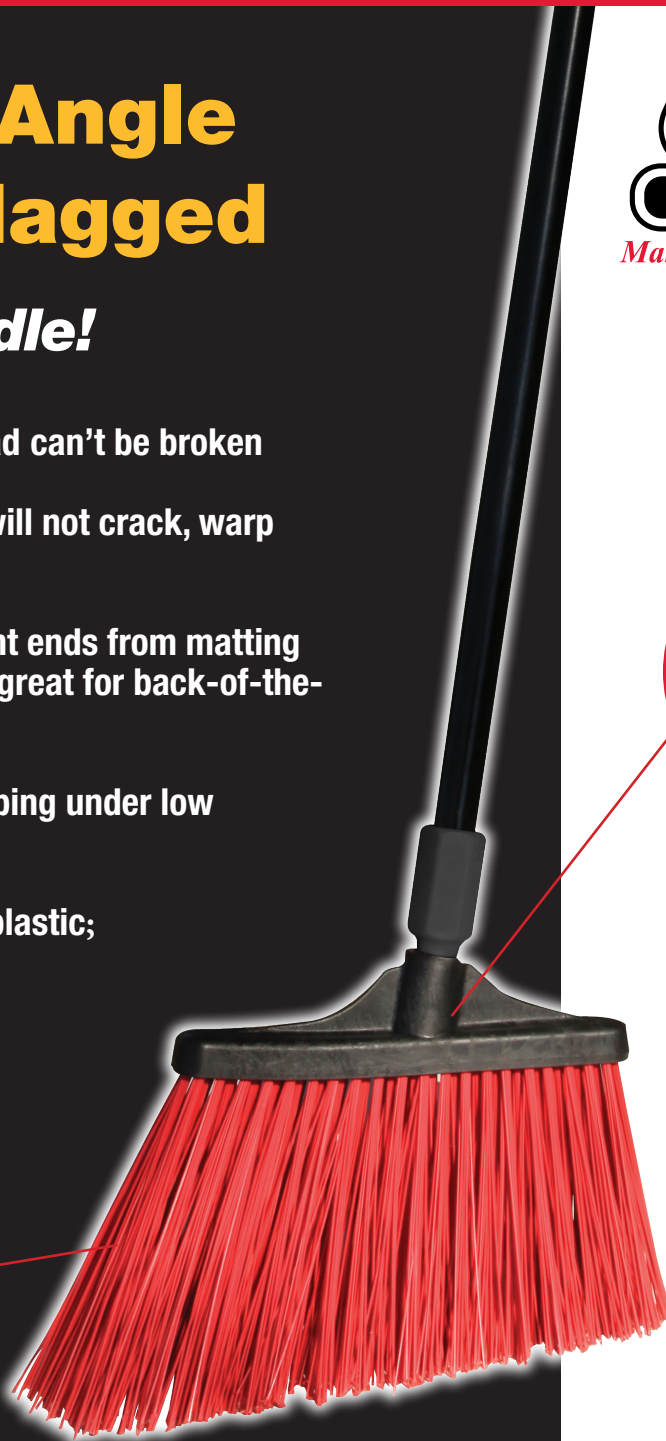

# MaxiStrong® Angle Broom – Unflagged

## Indestructible Handle!

- Heavy-duty reinforced steel thread can't be broken
- Extra thick sturdy metal handle will not crack, warp or splinter
- Unflagged polypro bristles prevent ends from matting together from grease and grime; great for back-of-the-house use in food service
- Low-profile shroud, makes sweeping under low kitchen cabinets easier
- Fibers made from 95% recycled plastic; washable and sanitary
- 13 inch sweeping surface

*Makes Your Life Easier!®*

*Low profile black shroud makes sweeping in hard-to-get corners and under furniture easy*

*Sanitary fibers made from recycled plastic*

Item#	Description	Case Pack	Case Wt.	Case Cube	Case Dimensions	UPC#	SCC Case#
6420	MaxiStrong® Angle Broom	6 ea.	14#	2.81	56"L x 11"W x 9"H	0 72627 06420 8	1-00-72627-06420-5