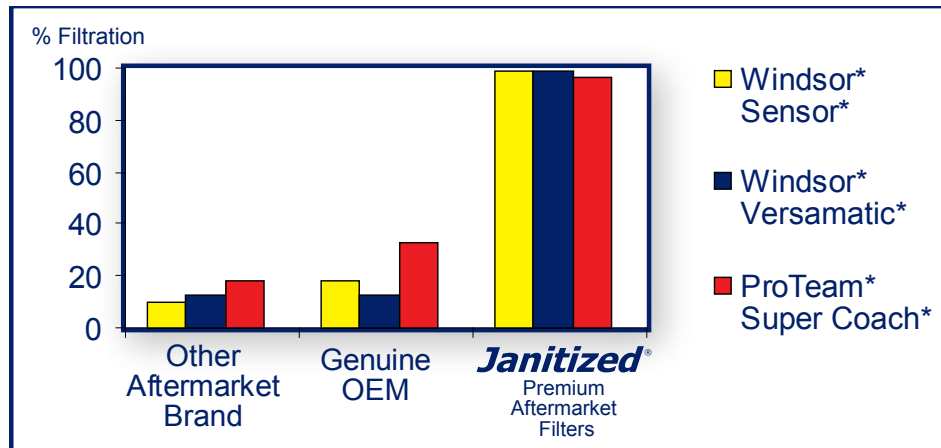

** Results of Fractional Efficiency Testing conducted by an independent laboratory @ 0.3 micron @ 26.5 fpm.

- Up to 99% micro-filtration at 0.3 micron**
- Up to 40% increased airflow
- Up to 55% increased filter area
- Up to 46% stronger than Genuine OEM bags