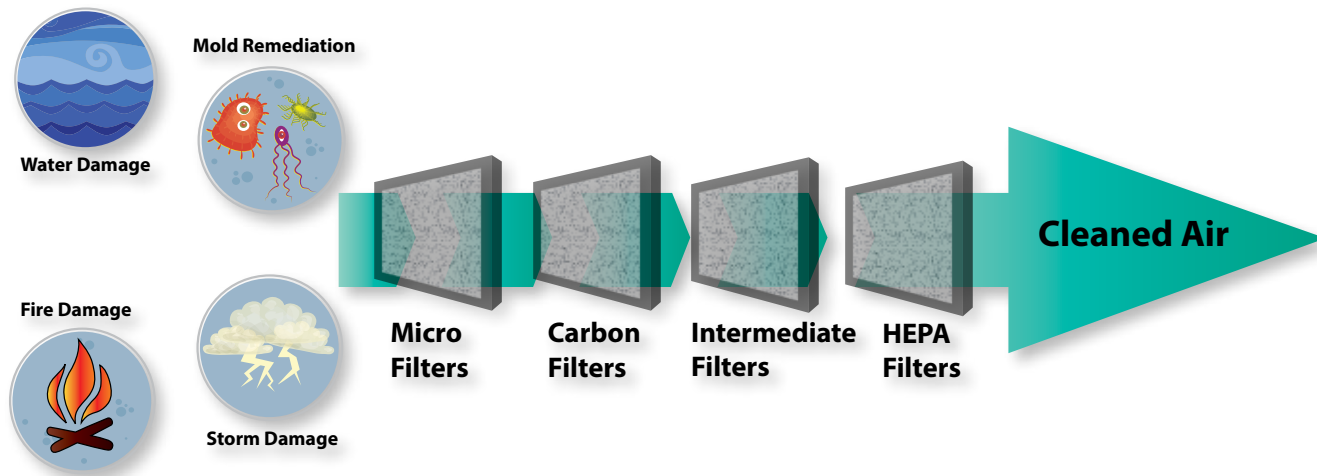

RESTORATION FILTRATION

Natural disasters and man-made failures or defects cause damage to buildings and its contents disrupting people's lives, businesses and the communities they are in. The disaster restoration industry uses a variety of specialized equipment to remedy the damage caused by water, fire and mold growth.

The equipment is only as good as the filters used.

Janitized® aftermarket filters offer a variety of filter designs to maximize the efficiency of the specialized restoration equipment. From Carbon to HEPA filtration rated at 99.97% at 0.3µm; Janitized® filters help improve indoor air quality during the remediation and after by capturing airborne contaminants and returning the air to a level of cleanliness equal to or better than pre-loss conditions.

Janitized® Part #:
JAN-HVAC140

Designed to Fit:
Dri-Eaz* DefendAir* HEPA 500

OEM#:
F321

Case Quantity:
4 - 1 Packs

Material:
HEPA Certified Filtration
Efficiency 99.97% @ 0.3µm

Dimensions: 2.2" x 16" x 19"

DRI-EAZ*

Janitized® Part #:
JAN-HVAC185

Designed to Fit:
Dri-Eaz* DefendAir* HEPA 500
Stage 1 Pre-Filter

OEM#:
F270 / 13-00202

Case Quantity:
12 - 1 Packs

Material:
Merv 2, Polypropylene
copleated with wire mesh

Dimensions: 1" x 16" x 16"